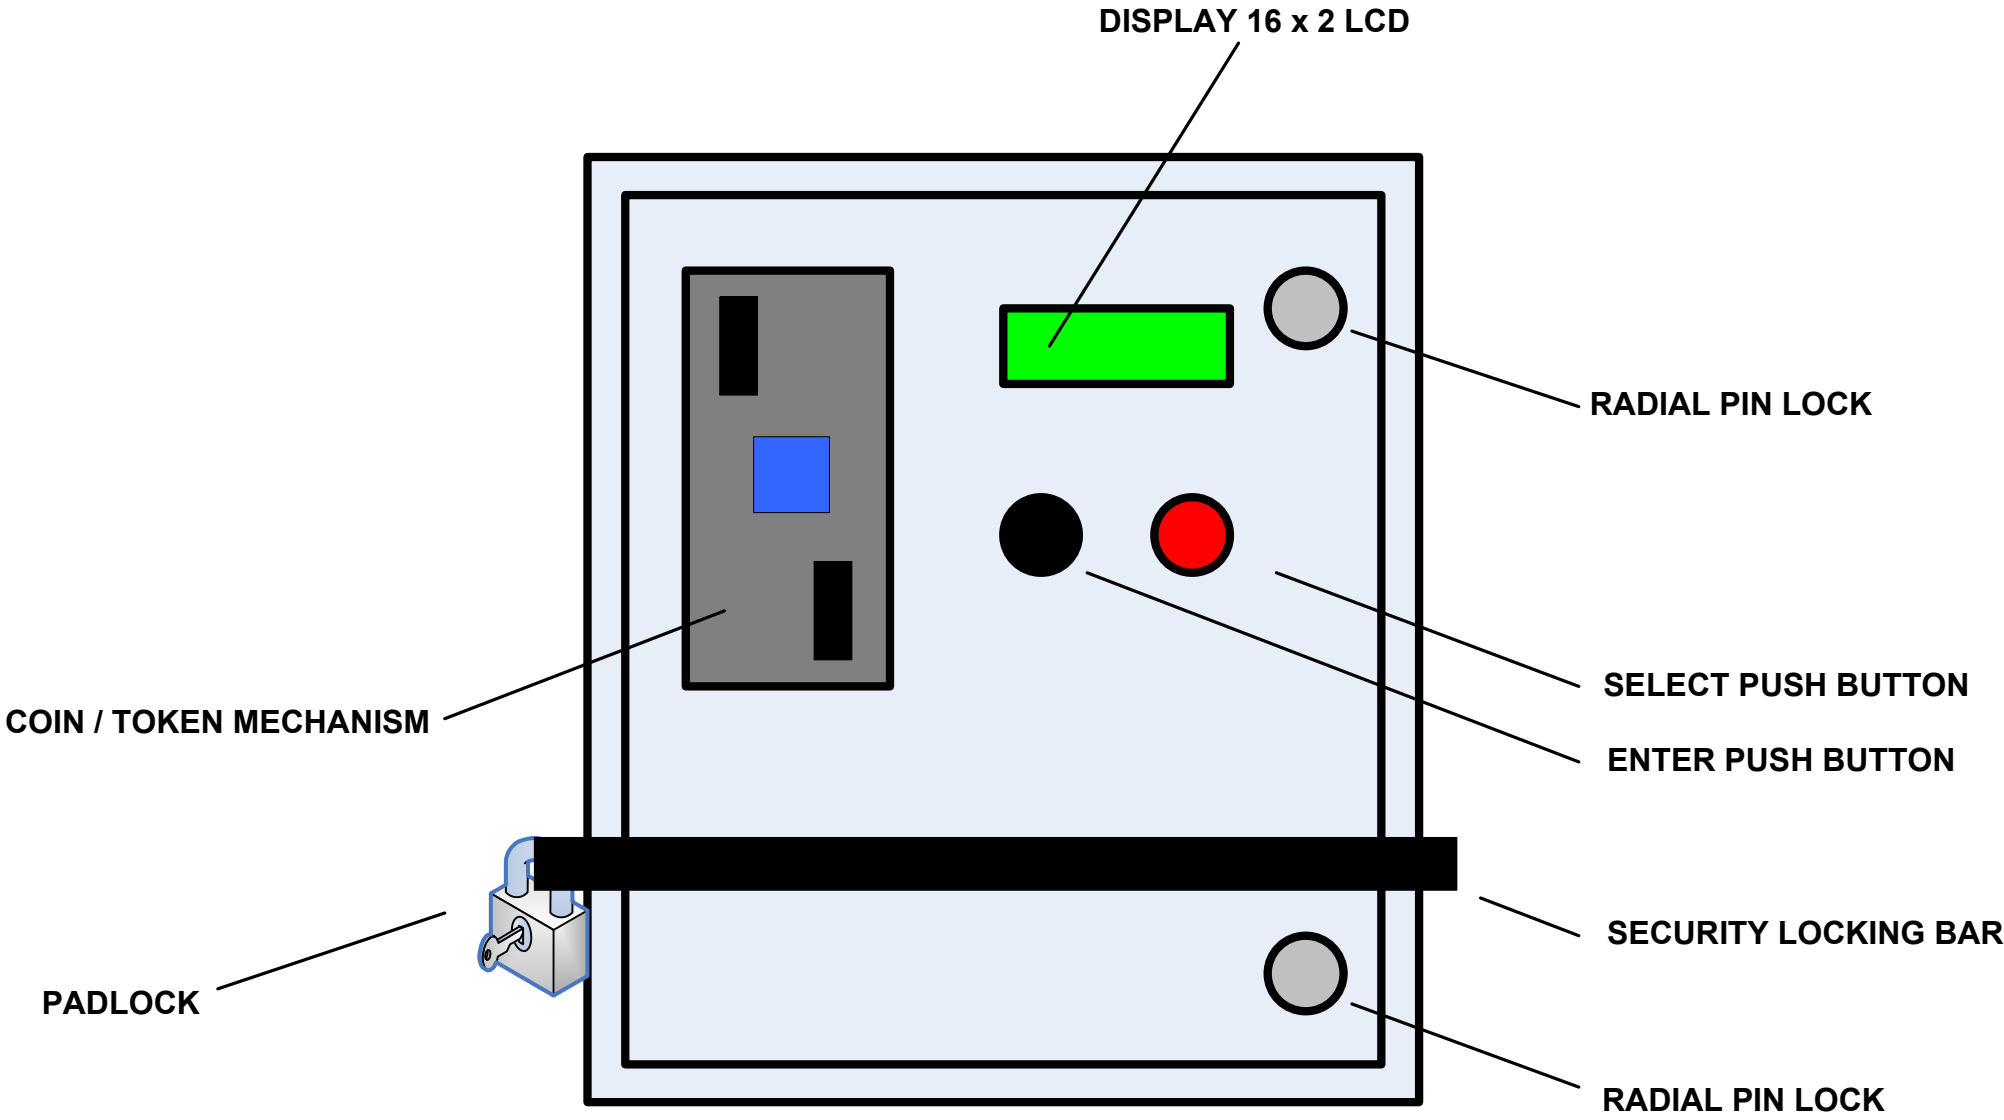

ELS 006 Wireless central paypoint for retail launderette applications Page 1.

ELS 006 Wireless central paypoint for retail launderette applications Page 2.

COIN MECHANISM TAKES £2, £1, 50P, 20P.

ALSO CAN BE SET UP FOR TOKENS.

TOKEN OPERATION IS FOR STAFF / 'SERVICE WASH SITUATIONS.

TEACH TOKEN FACILITY.

ELS 006 Wireless central paypoint for retail launderette applications Page 3.

SELECT PUSH BUTTON

CUSTOMER PRESSES THIS
BUTTON TO SELECT
MACHINE TO USE / PAY FOR.

ENTER / YES PUSH BUTTON

CUSTOMER PRESSES THIS
BUTTON TO CONFIRM THEIR
CHOICES.

FEATURES.

- 1. SECURE JEMMY PROOF BOX WITH RADIAL PIN LOCKS AND SECURITY BAR.**
- 2. EACH BOX CAN ADDRESS UP TO 10 MACHINES.**
- 3. MULTIPLE TYPES OF WASHER / DRYER WITH DIFFERENT PRICING SUPPORTED.**
- 4. TOKEN OPERATION FOR SERVICE WASHES.**
- 5. WIRELESS OPERATION.**
- 6. ADD EXTRA MACHINE LATER UP TO 10 LIMIT.**
- 7. AUDIT OF COINS AND TOKENS, ON DISPLAY.**

OPERATION.

- 1. CUSTOMER SELECTS THE MACHINE THEY WANT TO USE USING THE PUSH 'SELECT' BUTTON.**
- 2. CUSTOMER PRESSES 'ENTER' TO CONFIRM SELECTION.**
- 3. DISPLAY SHOWS THE PRICE.**
- 4. CUSTOMER PRESSES 'ENTER' TO RECONFIRM OR 'SELECT' TO CANCEL.**
- 5. CUSTOMER INSERTS MONEY TO WASH / DRY PRICE.**
- 6. WIRELESS MESSAGE SENT TO 'BLACK BOX' INSIDE THE SELECTED LAUNDRY MACHINE.**
- 7. LAUNDRY MACHINE STARTS.**