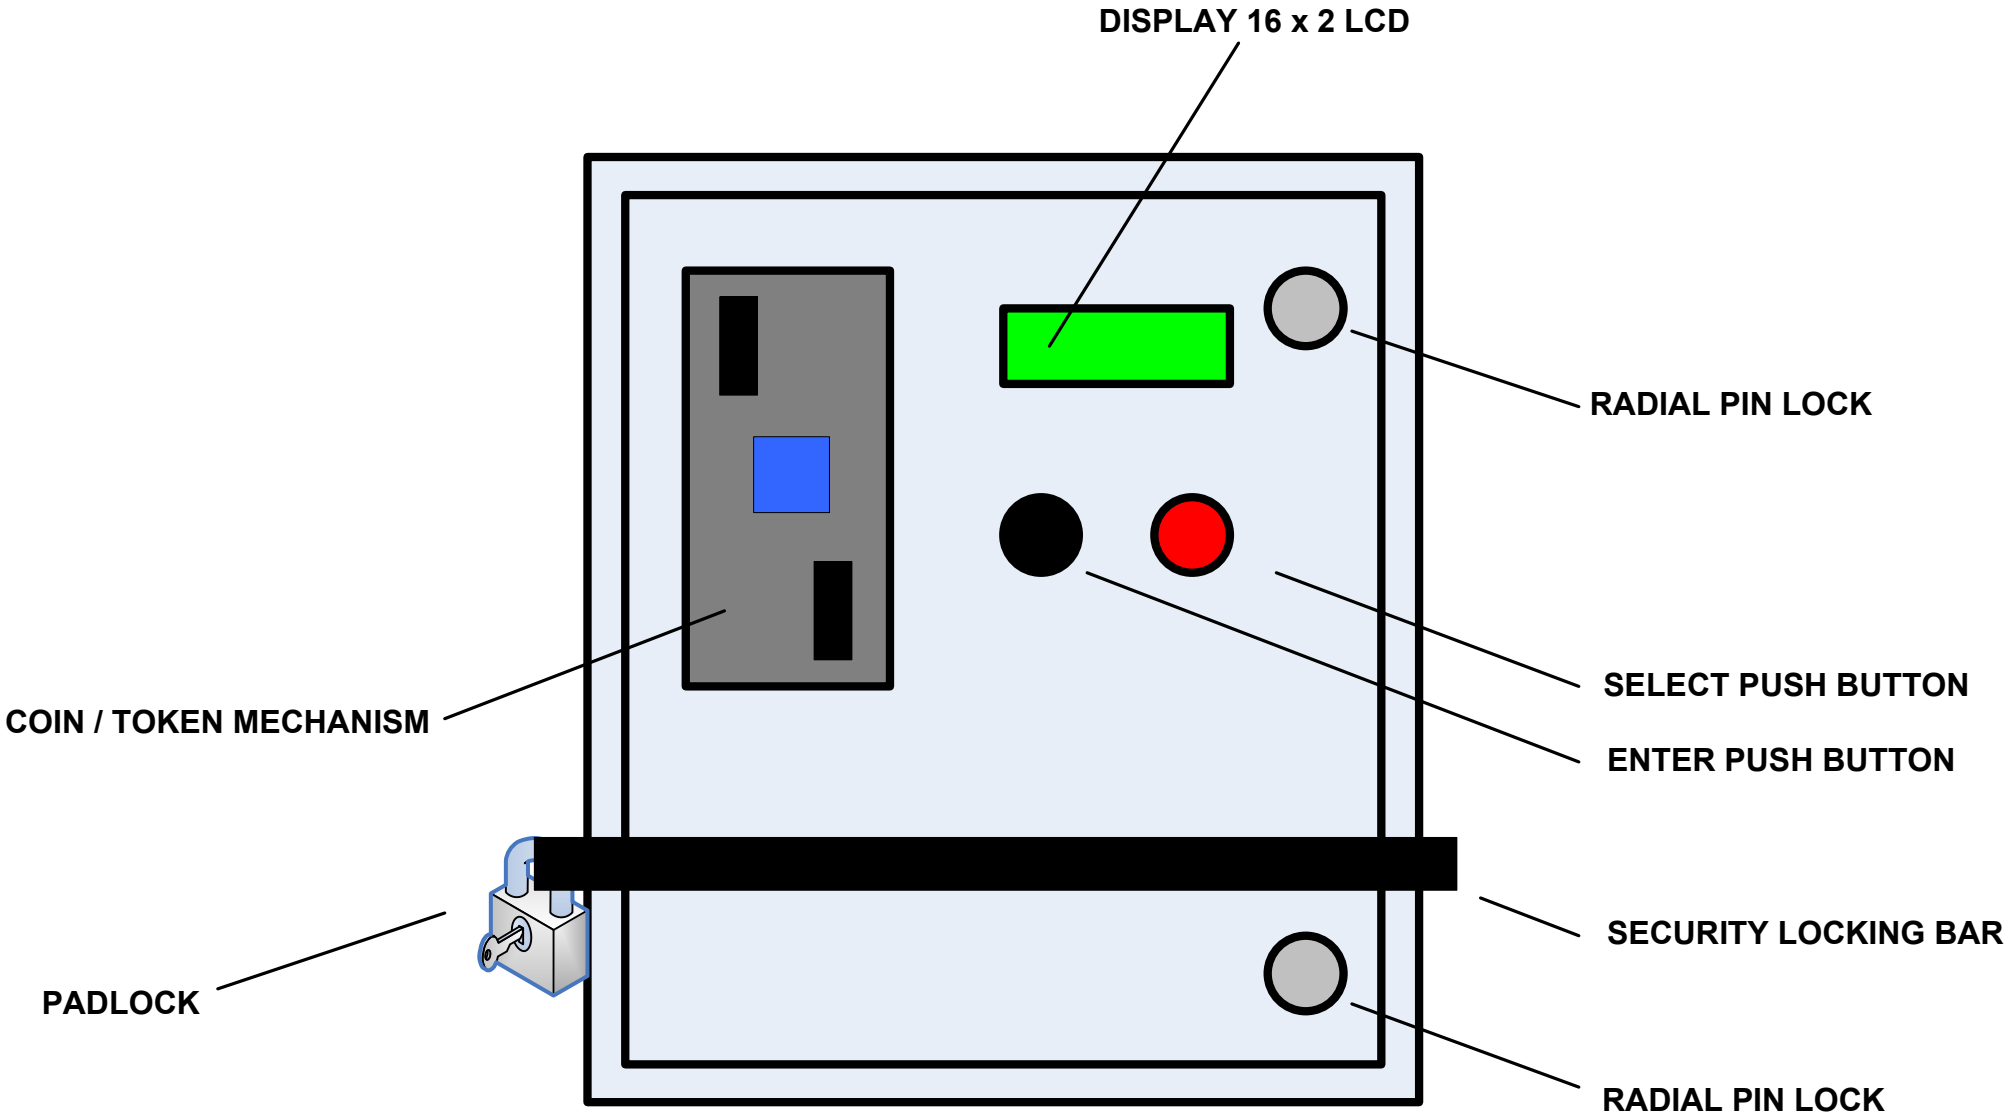

ELS 006 Wireless central paypoint for retail launderette applications Page 1.

ELS 006 Wireless central paypoint for retail launderette applications Page 2.

COIN MECHANISM TAKES £2, £1, 50P, 20P.

ALSO CAN BE SET UP FOR TOKENS.

TOKEN OPERATION IS FOR STAFF / 'SERVICE WASH SITUATIONS.

TEACH TOKEN FACILITY.

ELS 006 Wireless central paypoint for retail launderette applications Page 3.

SELECT PUSH BUTTON

CUSTOMER PRESSES THIS
BUTTON TO SELECT
MACHINE TO USE / PAY FOR.

ENTER / YES PUSH BUTTON

CUSTOMER PRESSES THIS
BUTTON TO CONFIRM THEIR
CHOICES.

ELS 006 Wireless central paypoint for retail launderette applications Page 4.

FEATURES.

- 1. SECURE JEMMY PROOF BOX WITH RADIAL PIN LOCKS AND SECURITY BAR.**
- 2. EACH BOX CAN ADDRESS UP TO 10 MACHINES.**
- 3. MULTIPLE TYPES OF WASHER / DRYER WITH DIFFERENT PRICING SUPPORTED.**
- 4. TOKEN OPERATION FOR SERVICE WASHES.**
- 5. WIRELESS OPERATION.**
- 6. ADD EXTRA MACHINE LATER UP TO 10 LIMIT.**
- 7. AUDIT OF COINS AND TOKENS, ON DISPLAY.**

OPERATION.

- 1. CUSTOMER SELECTS THE MACHINE THEY WANT TO USE USING THE PUSH 'SELECT' BUTTON.**
- 2. CUSTOMER PRESSES 'ENTER' TO CONFIRM SELECTION.**
- 3. DISPLAY SHOWS THE PRICE.**
- 4. CUSTOMER PRESSES 'ENTER' TO RECONFIRM OR 'SELECT' TO CANCEL.**
- 5. CUSTOMER INSERTS MONEY TO WASH / DRY PRICE.**
- 6. WIRELESS MESSAGE SENT TO 'BLACK BOX' INSIDE THE SELECTED LAUNDRY MACHINE.**
- 7. LAUNDRY MACHINE STARTS.**