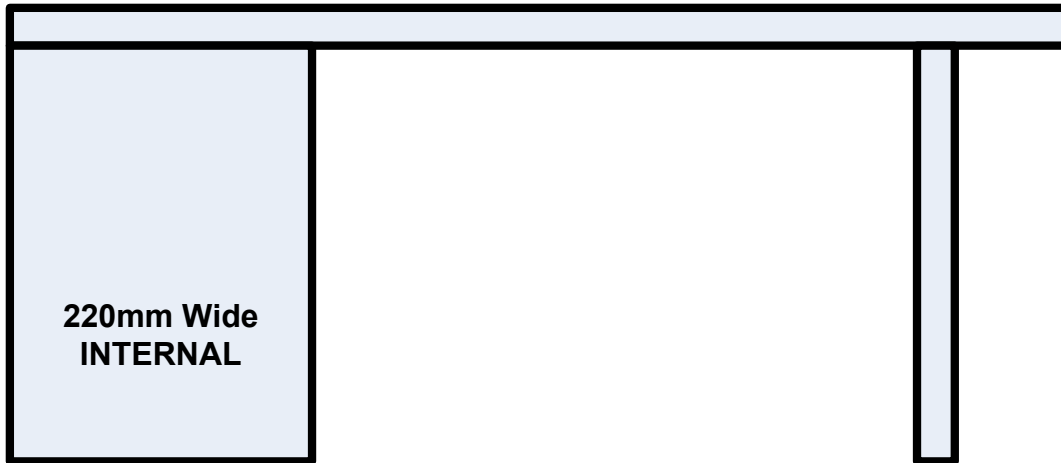

INTERNET DESK

1000mm wide

400mm Deep

220mm Wide
INTERNAL

710mm High