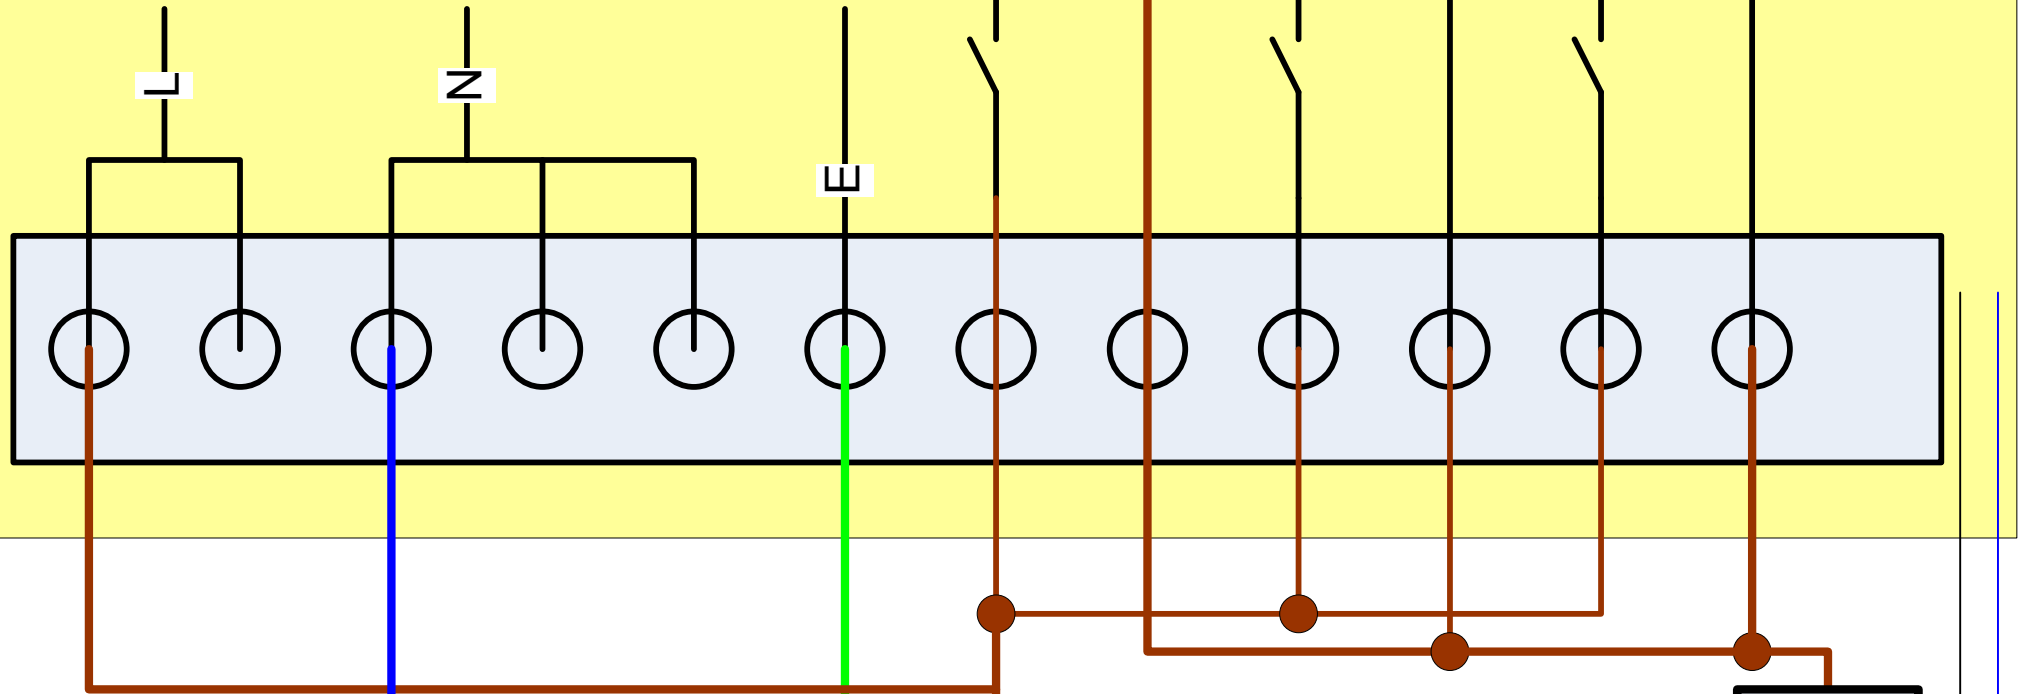

CONNECTIONS TO USE AN AIR CON SYSTEM WITH A SPEEDER ESP007 COIN TIMER

SPEEDER ESP007 COIN TIMER

- Switch 1 10 SEC/10 p/c
- Switch 2 20 SEC/10 p/c
- Switch 3 40 SEC/10 p/c
- Switch 4 80 SEC/10 p/c
- Switch 5 160 SEC/10 p/c
- Switch 6 320 SEC/10 p/c
- Switch 7 640 SEC/10 p/c
- Switch 8 ALWAYS OFF

FOR £1 / \$1 = 1 HOUR

10p / 10c = 6 MINUTES

10P / 10c = 360 seconds

SWITCHES 6 & 3 ON = 320 seconds + 40 seconds

£1 / \$1 = 60 MINUTES = 1 HOUR

EXTERNAL CONNECTIONS FOR ESP007 AIRCON