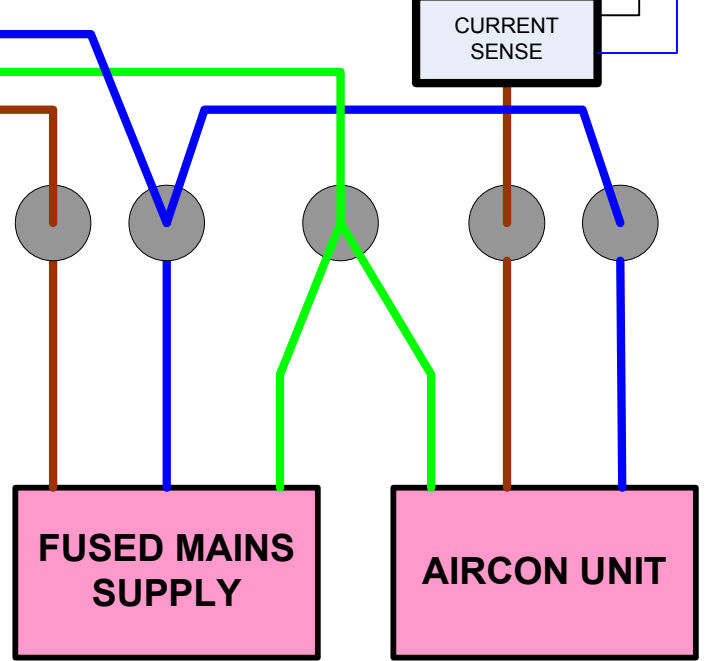

CONNECTIONS TO USE AN AIR CON SYSTEM WITH A SPEEDER ESP007 COIN TIMER

SPEEDER ESP007 COIN TIMER

- Switch 1 10 SEC/10 p/c
- Switch 2 20 SEC/10 p/c
- Switch 3 40 SEC/10 p/c
- Switch 4 80 SEC/10 p/c
- Switch 5 160 SEC/10 p/c
- Switch 6 320 SEC/10 p/c
- Switch 7 640 SEC/10 p/c
- Switch 8 ALWAYS OFF

FOR £1 / \$1 = 1 HOUR

10p / 10c = 6 MINUTES

10P / 10c = 360 seconds

SWITCHES 6 & 3 ON = 320 seconds + 40 seconds

£1 / \$1 = 60 MINUTES = 1 HOUR

EXTERNAL CONNECTIONS FOR ESP007 AIRCON