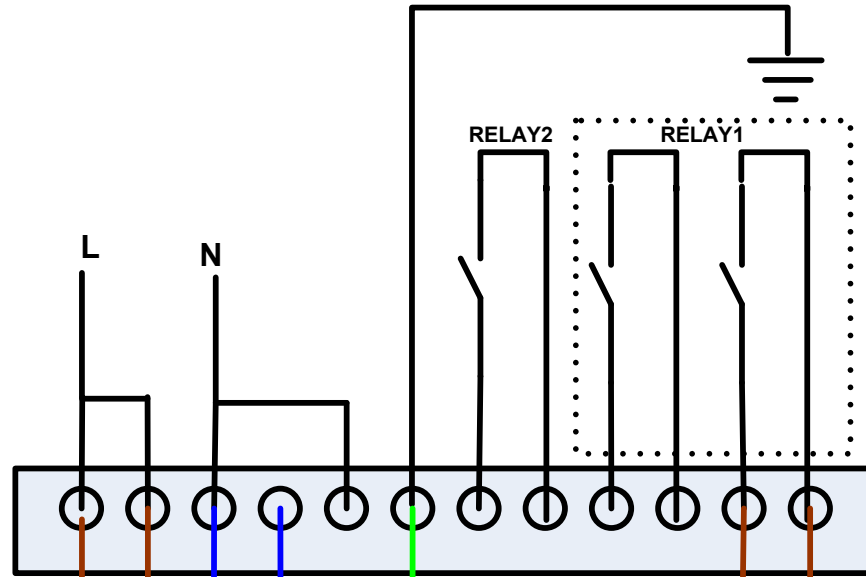

TOTE MODE

Switch 1	1 sec/ £1
Switch 2	2 sec/ £1
Switch 3	4 sec/ £1
Switch 4	8 sec/ £1
Switch 5	16 sec/ £1
Switch 6	32 sec/ £1
Switch 7	64 sec/ £1
Switch 8	128 sec/ £1

EACH CONTACT 7A MAX

EXAMPLE TO SET FOR:-

£4 = 6 MINS.

THAT IS £4 = (6 X 60) SECS = 360 SECS.
THAT IS £1 = (360 / 4) SECS = 90 SECS.
SET 90 ON THE SWITCHES.

SWITCH 1 OFF
SWITCH 2 ON
SWITCH 3 OFF
SWITCH 4 ON
SWITCH 5 ON
SWITCH 6 OFF
SWITCH 7 ON
SWITCH 8 OFF

230V 50Hz
PERMANENT
SUPPLY FROM
FUDED SPUR.

SUNBED

SUNBED AND TIMER BOX
CASE MUST BE SECURELY
EARTH BONDED.