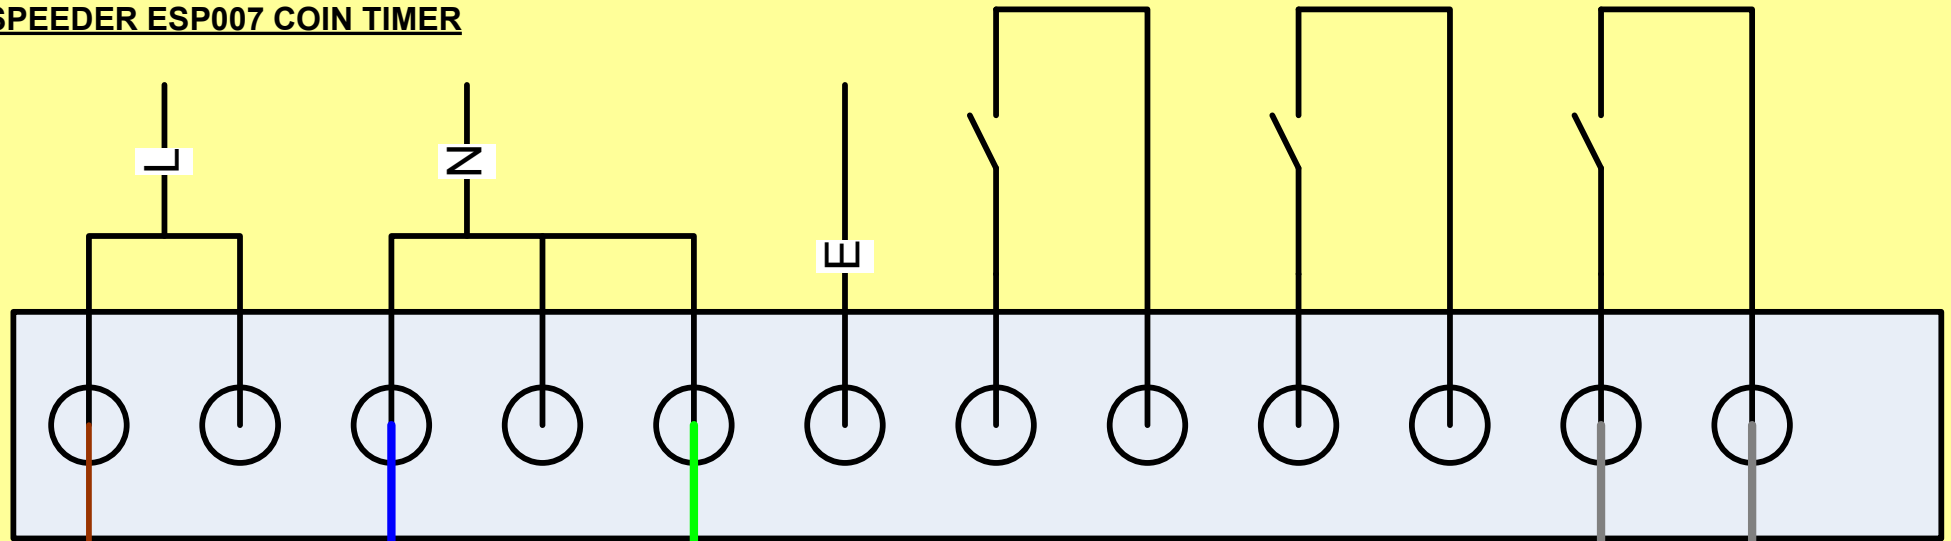

CONNECTIONS TO USE A ESP007 COIN TIMER WITH A MIELE 'LITTLE GIANT' WASHER OR DRYER ON SENSOR DRY.

SPEEDER ESP007 COIN TIMER

MUST BE EARTHED

EACH RELAY CONTACT CAN SWITCH UP TO 7 AMPS.

- SWITCH 1 10p
- SWITCH 2 20p
- SWITCH 3 40p
- SWITCH 4 80p
- SWITCH 5 160p
- SWITCH 6 320p
- SWITCH 7 ON FOR MIELE
- SWITCH 8 ON

**WILSON ELECTRICS LTD.
LEICESTER**

EXAMPLE £1.50 TARRIF AND MIELE MACHINE IS SWITCHES 1,2,3,4,7 & 8 ON