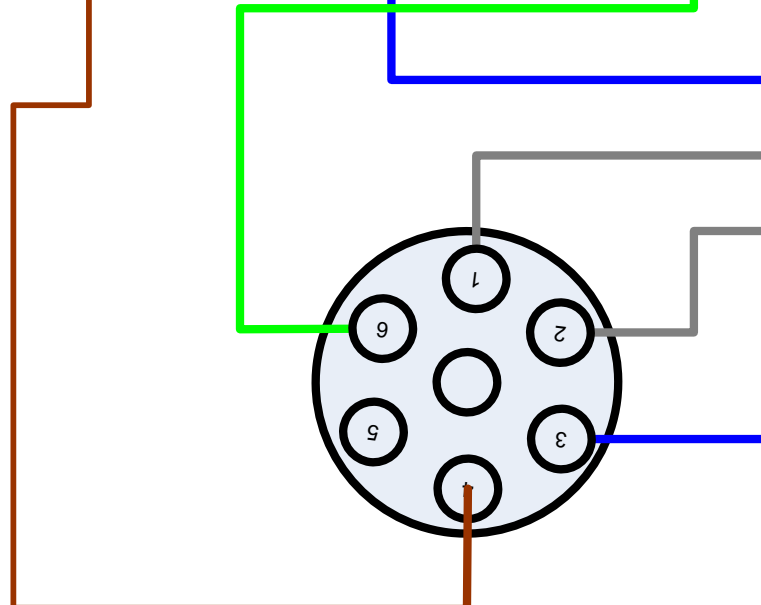

CONNECTIONS TO USE A ESP007 COIN TIMER WITH A MIELE 'LITTLE GIANT' WASHER OR DRYER ON SENSOR DRY.

SPEEDER ESP007 COIN TIMER

MUST BE EARTHED

EACH RELAY CONTACT CAN SWITCH UP TO 7 AMPS.

- SWITCH 1 10p
- SWITCH 2 20p
- SWITCH 3 40p
- SWITCH 4 80p
- SWITCH 5 160p
- SWITCH 6 320p
- SWITCH 7 ON FOR MIELE
- SWITCH 8 ON

**WILSON ELECTRICS LTD.
LEICESTER**

EXAMPLE £1.50 TARRIF AND MIELE MACHINE IS SWITCHES 1,2,3,4,7 & 8 ON